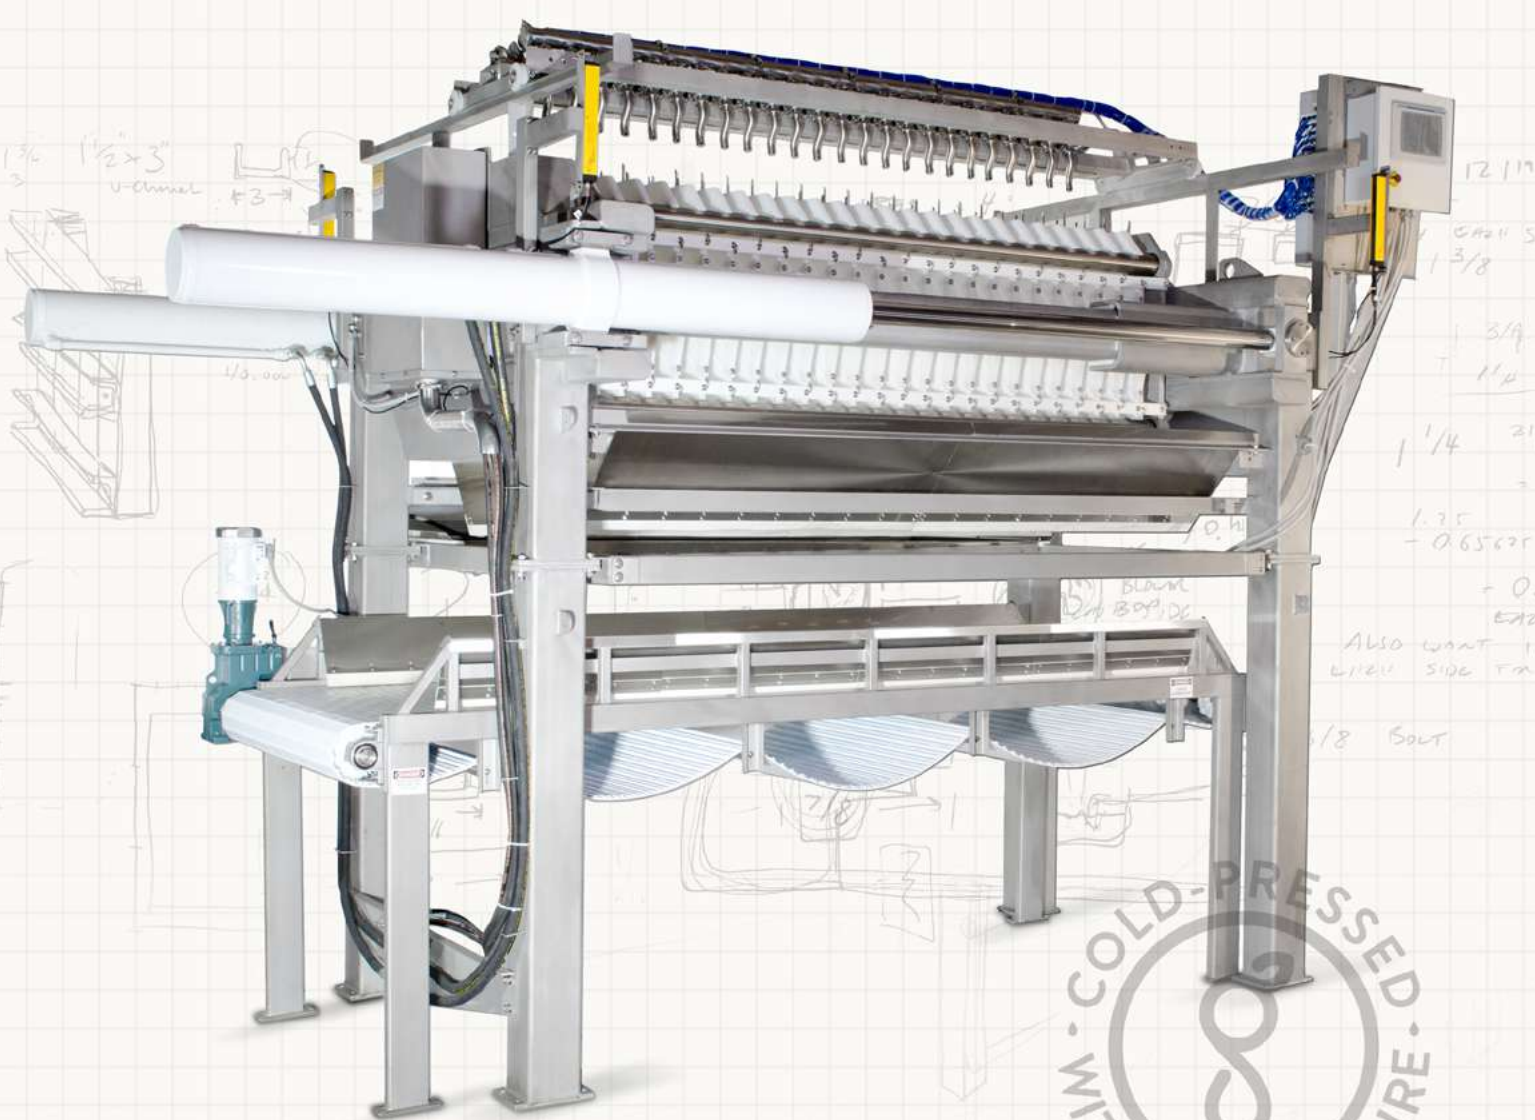

Goodnature

INDUSTRIAL JUICE PRESSES

The Goodnature Maximizer Series

THE NAME SAYS IT ALL.

Do you want maximum yield, maximum clarity, and maximum profit? Then you need a Maximizer. The Maximizer is the industry leader and go-to choice for high-production, premium cold-pressed juice companies such as Evolution Fresh. Companies focused on premium cider such as Martinelli's and Beak & Skiff | 1911 also choose the Goodnature Maximizer for their juice extraction.

HIGH-PERFORMANCE

Producing premium quality juice with low suspended solids. No need for secondary filtration.

PRODUCE FLEXIBILITY

Press soft and hard veggies, leafy greens, most fruits and even nuts for plant based milks.

SCALABLE PRODUCTION

Modular setup with multiple units. One operator can operate up to four presses. Available with 6, 12, 20, 24, or 34 layers per press.

6

LAYERS

12

LAYERS

20

LAYERS

240v / 460v
3 Phase
25 HP

240v / 460v
3 Phase
40 HP

ELECTRICAL

CAPACITY
1.5 Ton
Per Hour

MAX OUTPUT
250 Gal
Per Hour

CAPACITY
2-3 Tons
Per Hour

MAX OUTPUT
500 Gal
Per Hour

CAPACITY
4-5 Tons
Per Hour